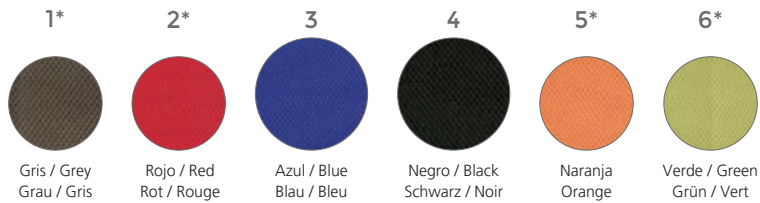

*Bajo pedido / *On request / *Auf Anforderung / *Sur demande

Medidas / Sizes (cm)